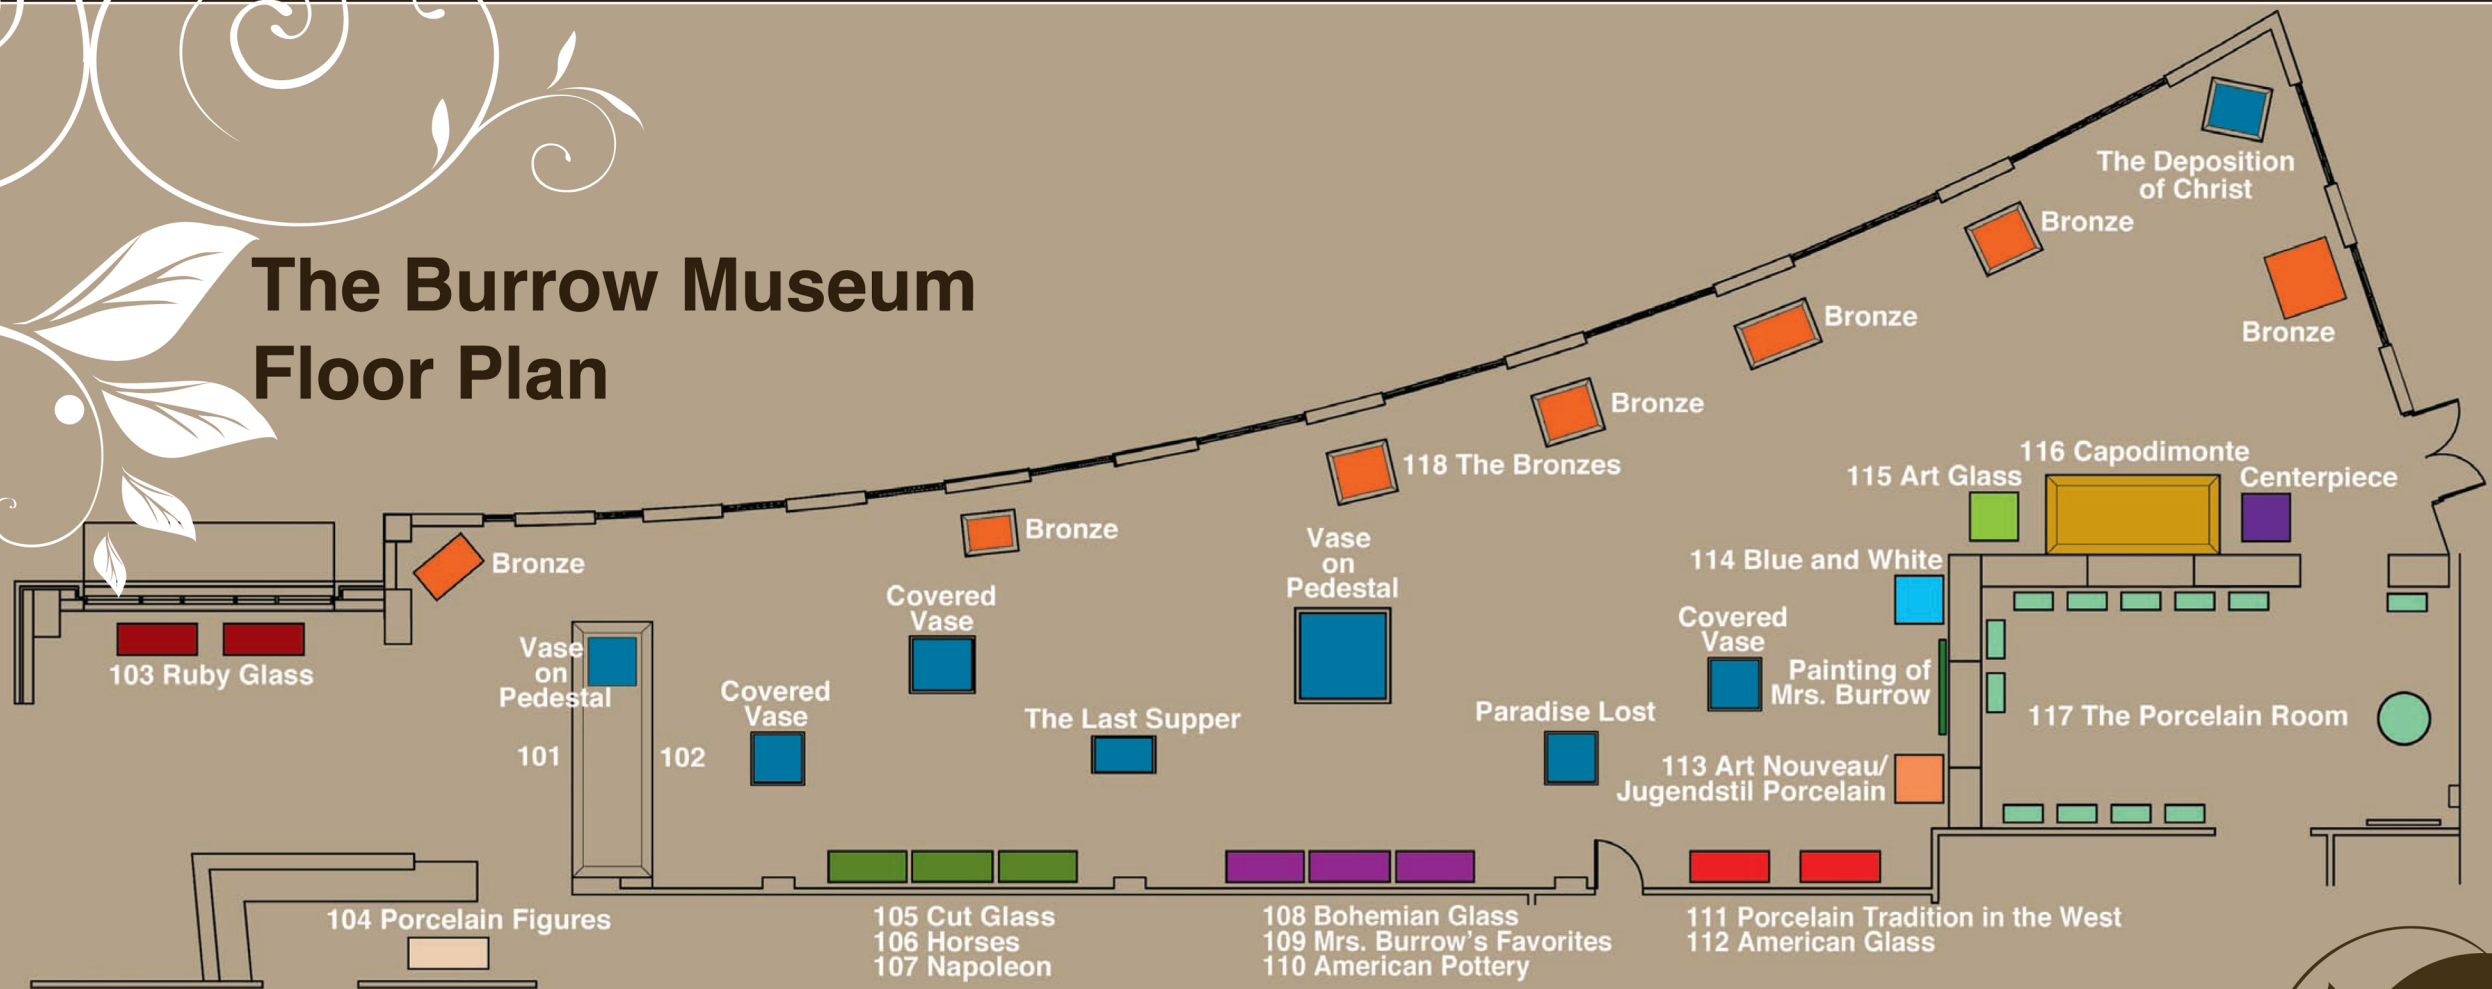

# The Burrow Museum Floor Plan

## Take the Audio Tour

Call 256.352.8002 to listen to the Burrow Museum Audio Tour.  
Map numbers 101-118 correspond to audio tour stops.